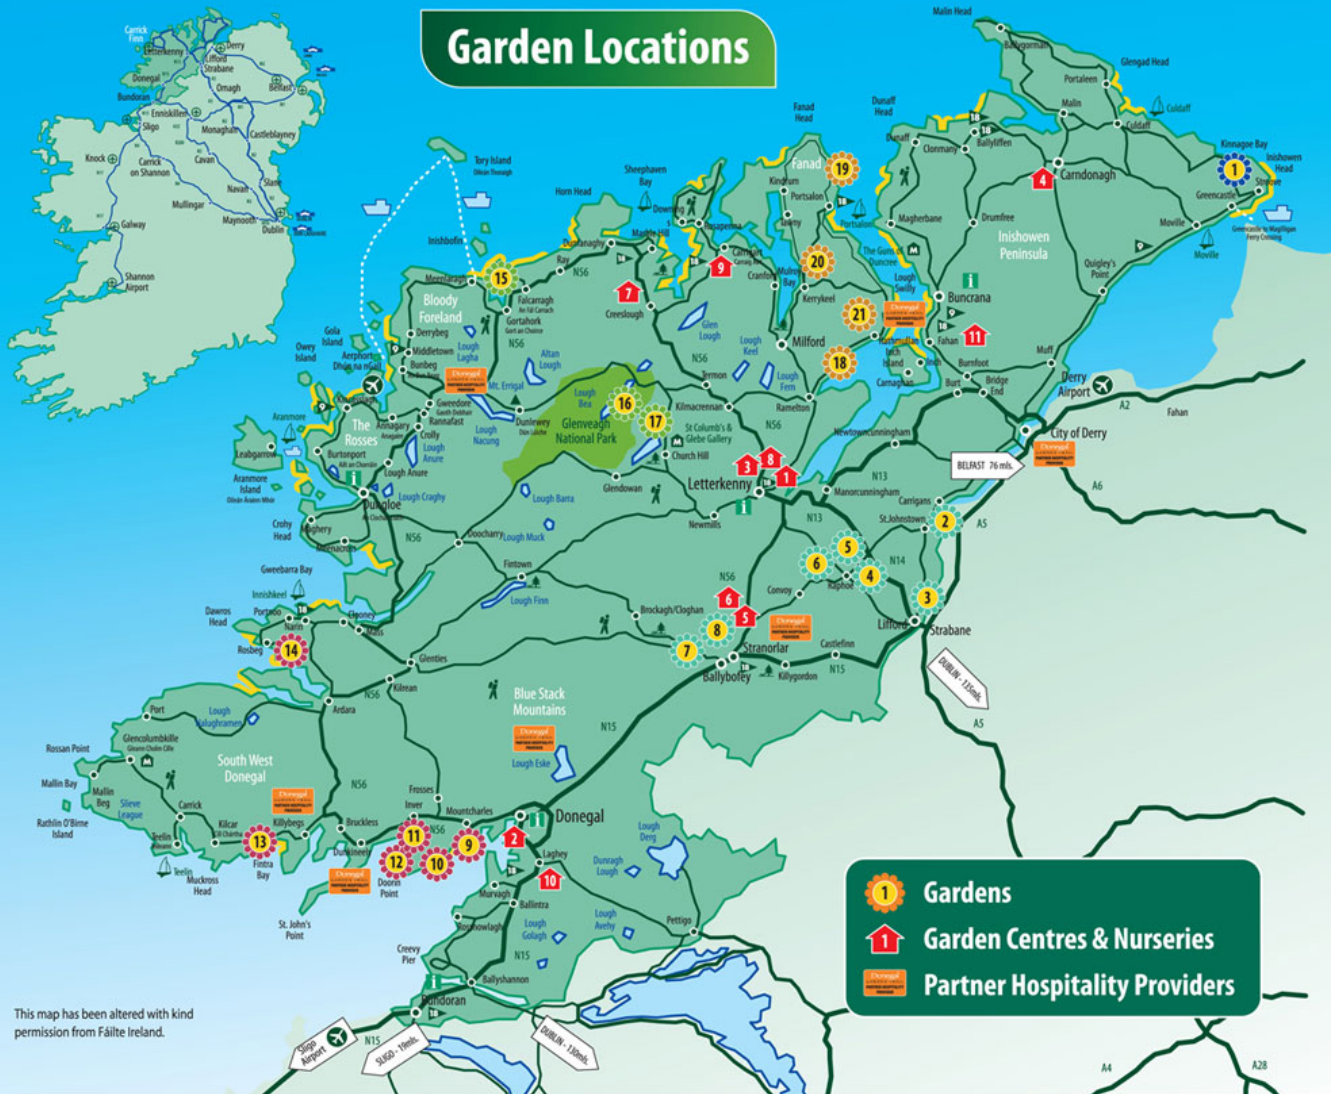

Garden Locations

Garden Centres & Nurseries

1 Alcorn's Garden Centre
 Also the Home of Tropical World - Butterflies, birds, reptiles, monkeys and more!
 Loughnagin, Letterkenny. Tel: 074 9121655 / 9121541
www.alcorns.town.ie
www.tropicalworld.ie